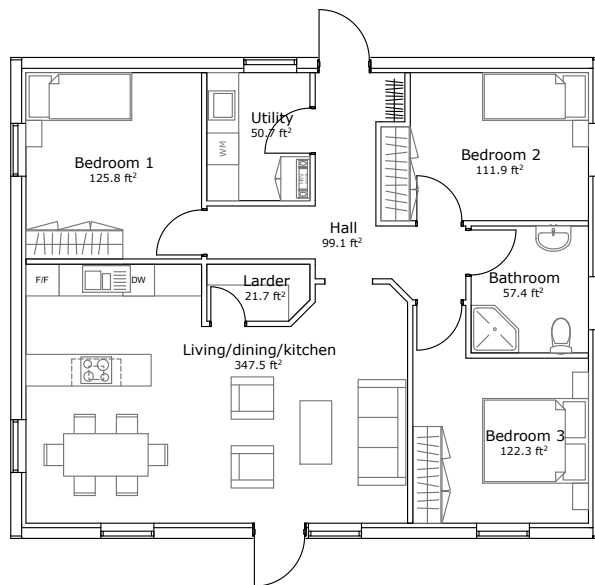

Passive House
($U_{wall}=0.15 \text{ W/m}^2\text{K}$, $U_{roof}=0.10 \text{ W/m}^2\text{K}$)

979.5 ft²

(Gross Internal Area)

drawing not to scale

Internal dimensions: 27.9 ft x 34.8 ft
External dimensions: 29.9 ft x 36.8 ft

This is the single storey version of our our best selling house model. We have also built a few of this type, generally for young or elderly couples that don't require a huge amount of space.

This featured design allows for 3 bedrooms.

West elevation

East elevation

North elevation

South elevation