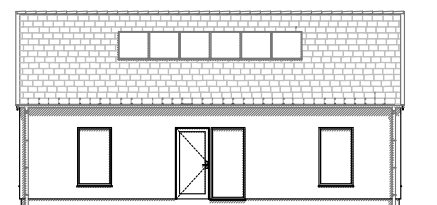

Passive House
($U_{wall}=0.15 \text{ W/m}^2\text{K}$, $U_{roof}=0.10 \text{ W/m}^2\text{K}$)

979.5 ft²

(Gross Internal Area)

drawing not to scale

Internal dimensions: 27.9 ft x 34.8 ft
External dimensions: 29.9 ft x 36.8 ft

This is the single storey version of our our best selling house model. We have also built a few of this type, generally for young or elderly couples that don't require a huge amount of space.

This featured design allows for 3 bedrooms.

West elevation

East elevation

North elevation

South elevation